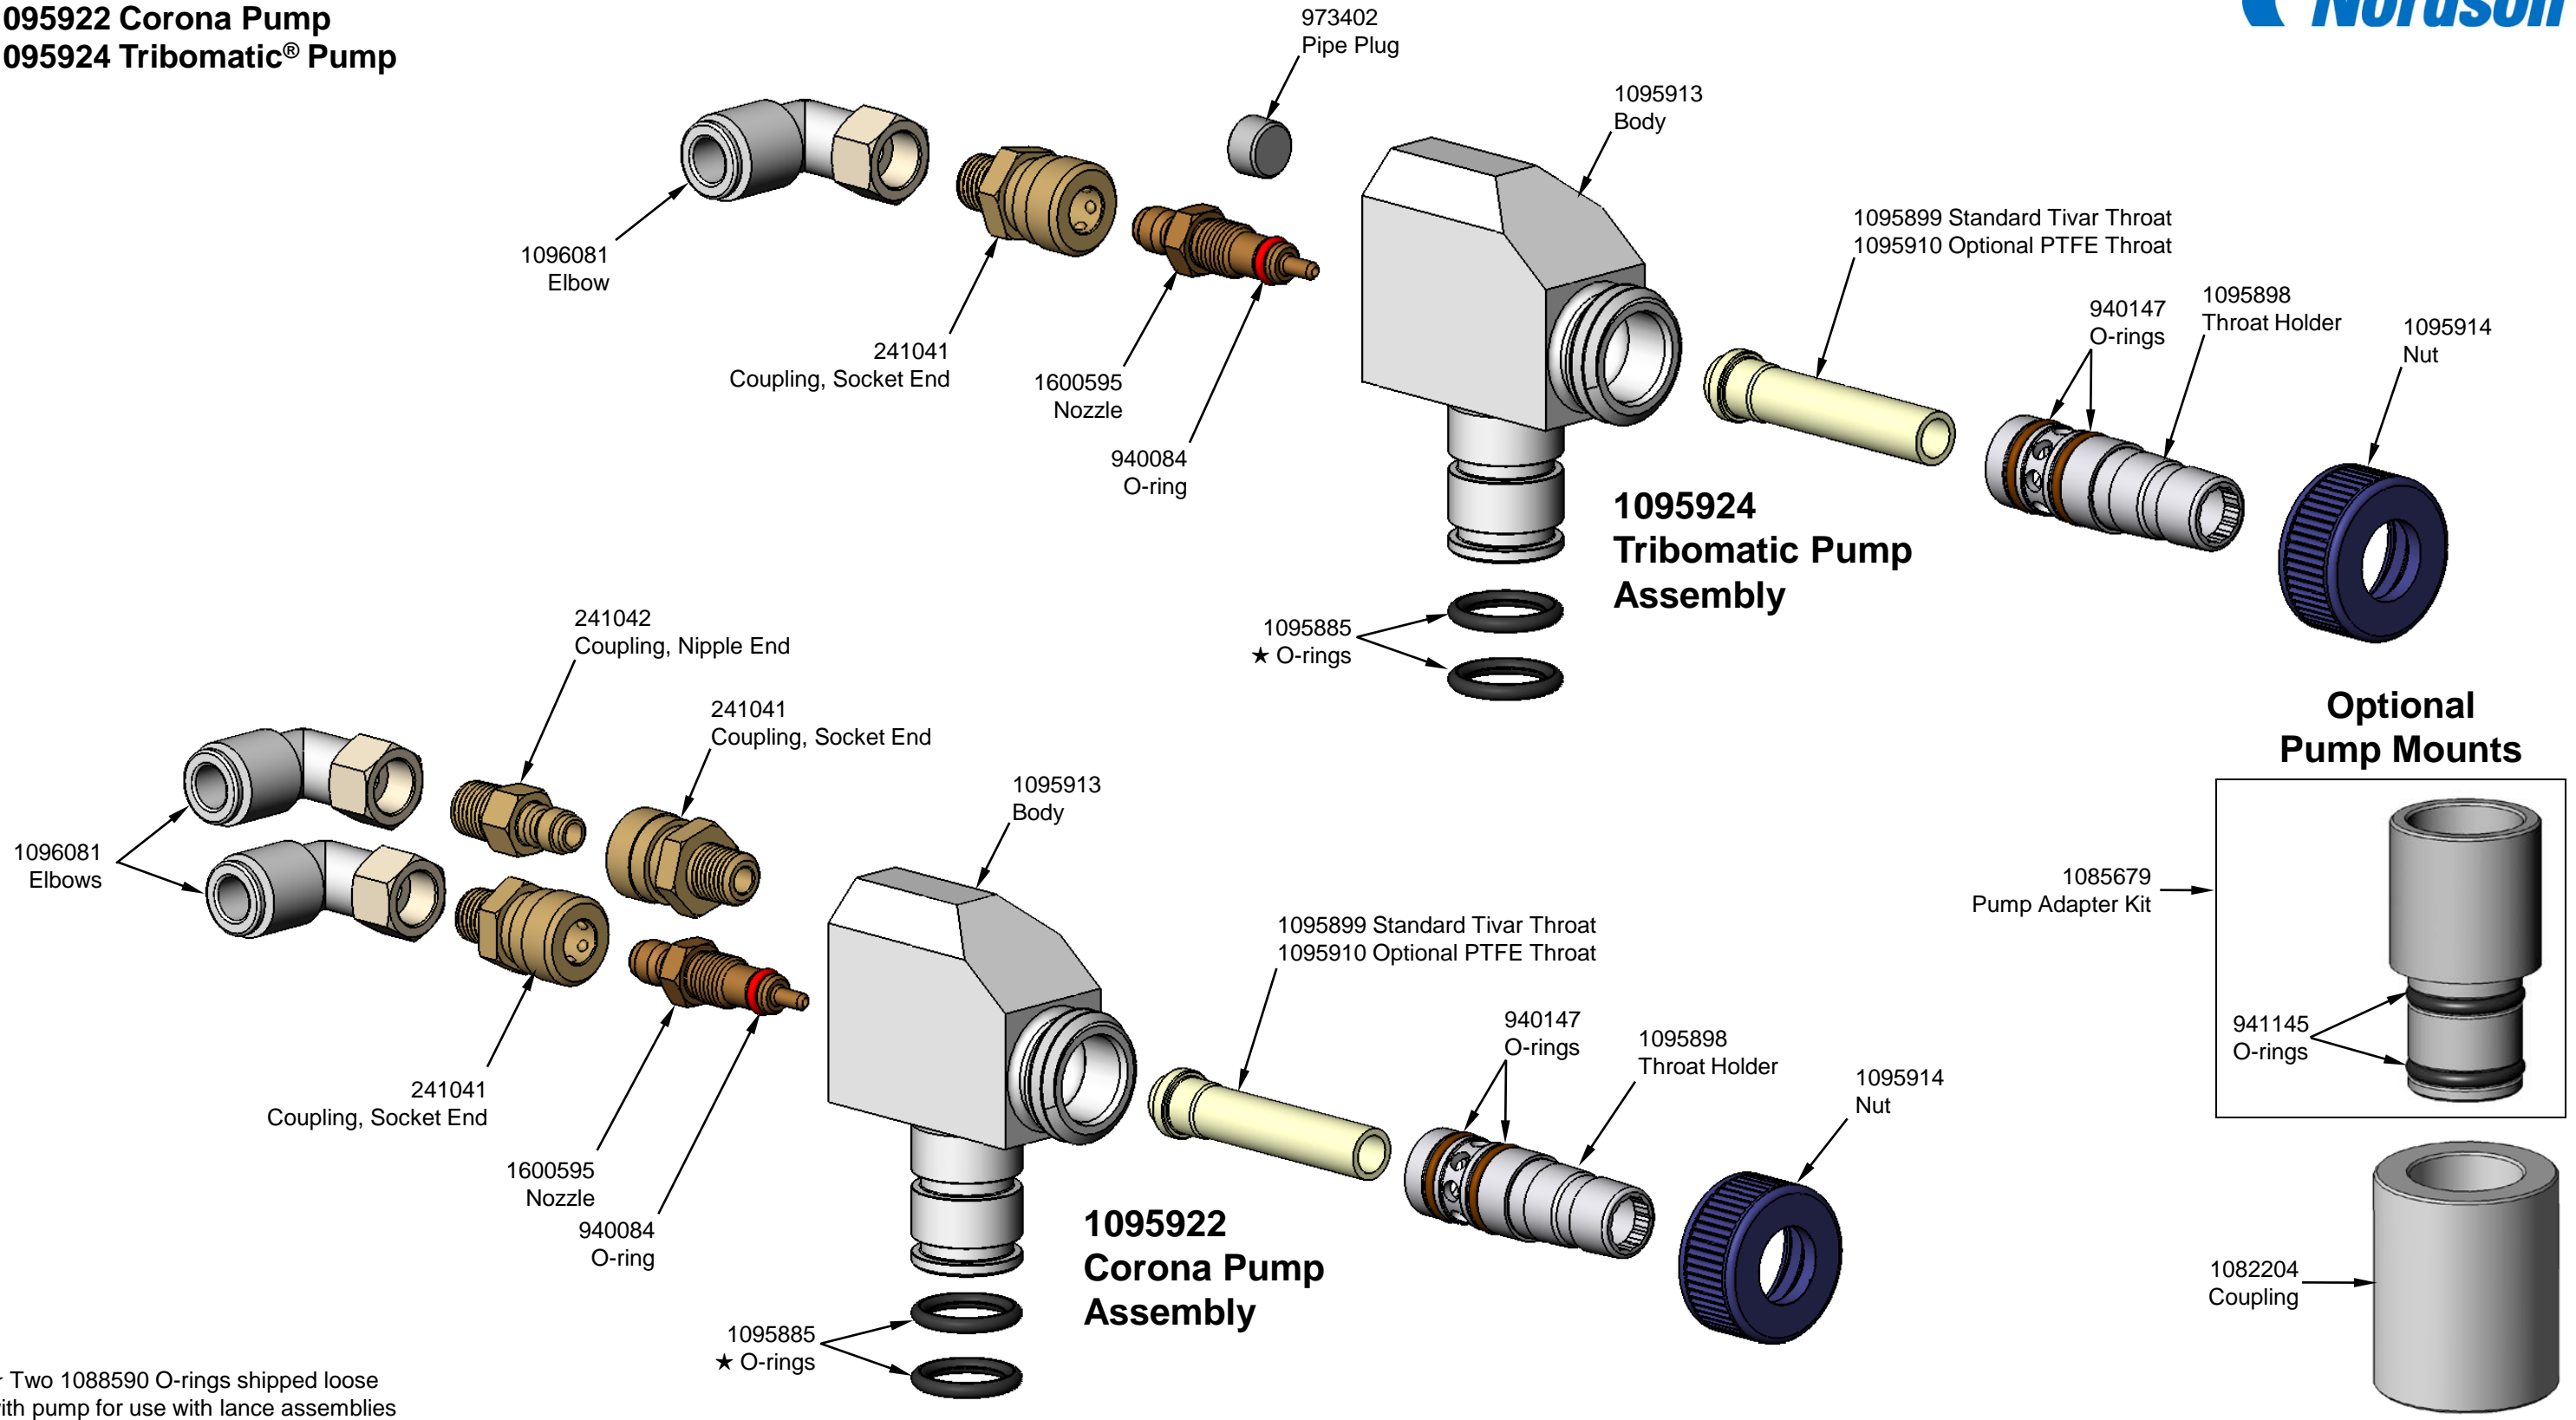

Encore® Generation II Powder Feed Pump

1095922 Corona Pump
1095924 Tribomatic® Pump

★ Two 1088590 O-rings shipped loose with pump for use with lance assemblies

**Nordson Corporation
Powder Customer Service**